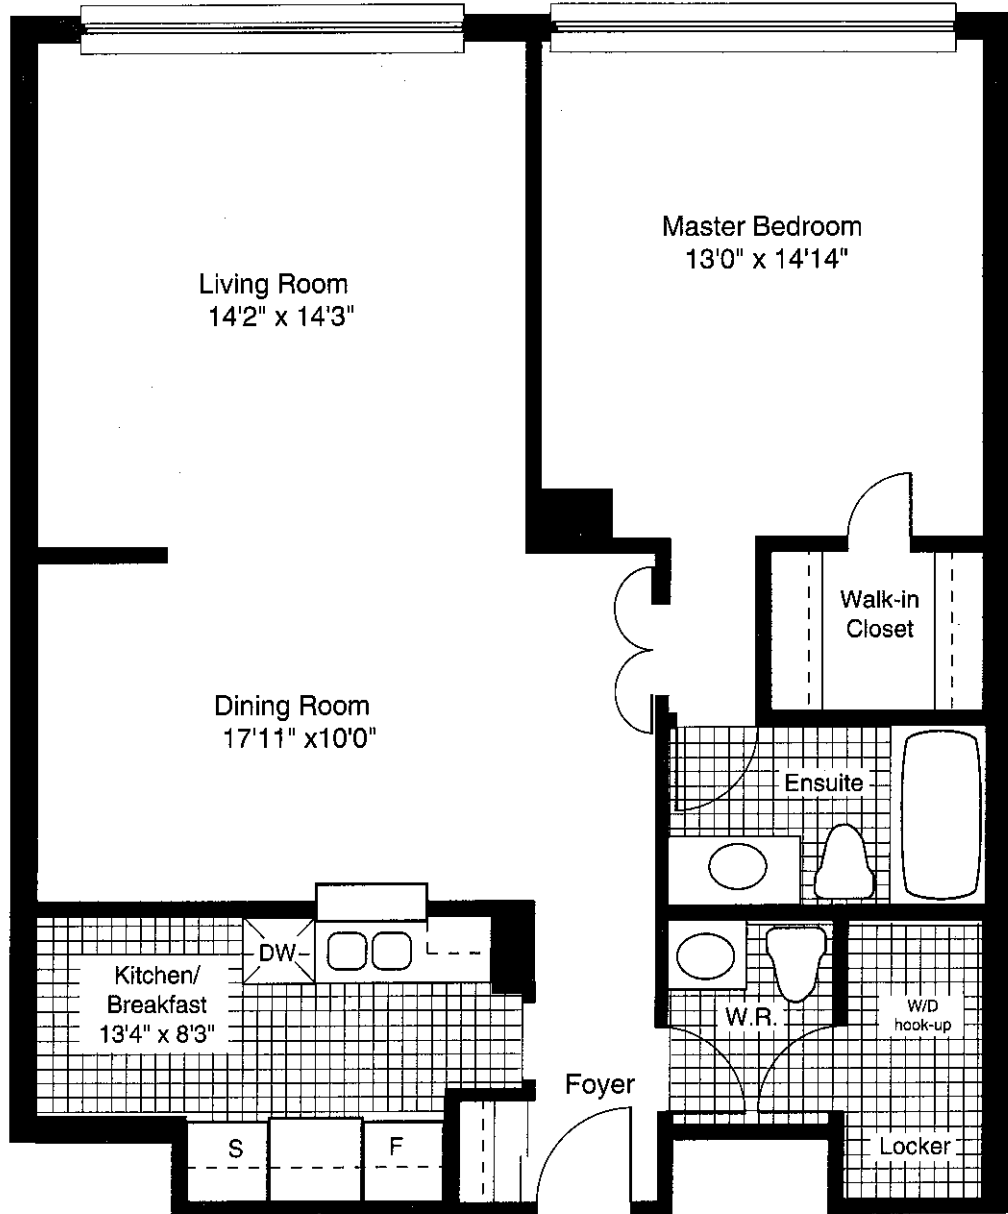

THE HORIZON

956 SQ. FT. (Approximately)

The HORIZON On Bay

633 Bay Street
Toronto, Canada,
M5G 2G4
(416) 340-VIEW

This unit is also available in 981 square feet. (Approximately)

Typical Floor 2nd to 6th

Typical Floor 8th to 27th

Note: 7th Floor Varies