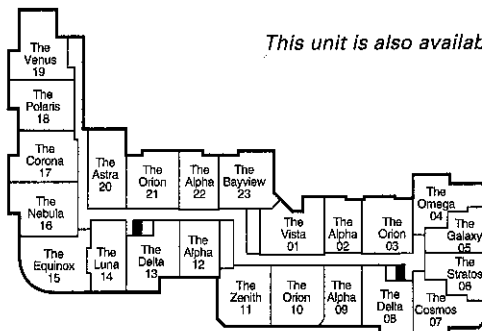

THE HORIZON

956 SQ. FT. (Approximately)

The HORIZON On Bay

633 Bay Street
Toronto, Canada,
M5G 2G4
(416) 340-VIEW

This unit is also available in 981 square feet. (Approximately)

Typical Floor 2nd to 6th

Typical Floor 8th to 27th

Note: 7th Floor Varies