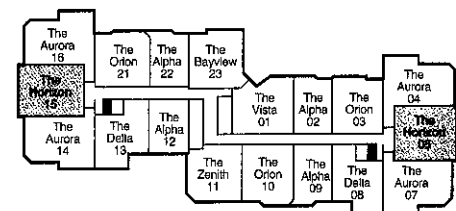

THE HORIZON

956 SQ. FT. (Approximately)

The HORIZON On Bay

633 Bay Street
Toronto, Canada,
M5G 2G4
(416) 340-VIEW

This unit is also available in 981 square feet. (Approximately)

Typical Floor 2nd to 6th

Typical Floor 8th to 27th

Note: 7th Floor Varies